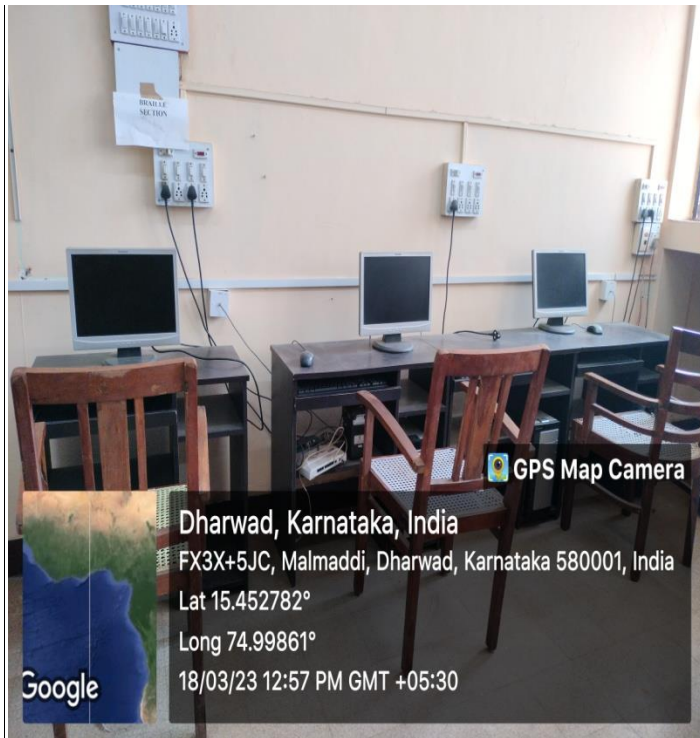

5. **Provision for enquiry and information:** Human assistance, reader, scribe, soft copies, reading material, screen reading and books.

Human assistance is available.